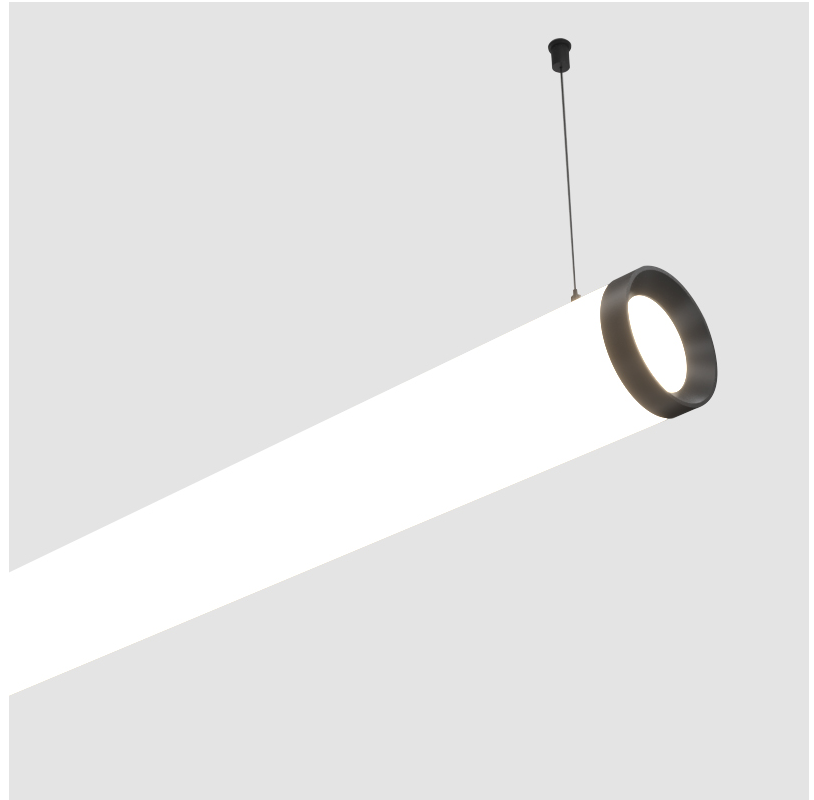

GENERAL

Series: Bunga Plus
Brand: Prolicht
Division: Architectural
Mounting Type: Suspension
Mounting Location: Ceiling
Subcategory: Profile

PHYSICAL

Shape: Cylinder
Length (mm): 938
Length (in): 36 ¹⁵/₁₆
Width (mm): 115
Width (in): 4 1/2
Height (mm): 115
Height (in): 4 1/2
Max. Overall Height (mm): 2115
Max. Overall Height (in): 83 1/4
Light Distribution: Omnidirectional
Weight (kg): 3.581
Weight (lbs): 7.88
Diffuser: PMMA - Opal
Fixture Finish: SSR / BKV / CWI / CRY / HAB / UFT / ITA / RUA / FTG / MYG / LOD / PUS / FRO / FUP / KIA / POP / BLS / SPG / MEY / GOH / GUM / CHC / COM / ABZ / JAG / OBR / MOS / ROR
Fixture Material: Aluminum
Cable Details: 2000mm or 4000mm Transparent Cable

ELECTRICAL

Lamp Type: LED (Zhaga Standard)
Input Wattage (W): 15
Total Output Wattage (W): 12 / 11.1 (3500K)
Dimming: Non-Dimming / Phase Dimming (120Vac only) / 0-10V Dimming
Driver Included: Yes
Driver Location: Integrated
Driver Type: Constant Current - 120 / 277Vac
Driver Class: Class 2
Input Voltage (V): 120 - 277
Constant Current (MA): 350 / 375 (3500K)

LED

Color Temperature (°K): 3000 / 3500 / 4000
Max. Delivered Lumen (lm): 1660 / 1715 / 1750
CRI: >80 CRI
Lamp Life (hrs): 50000

OPTICAL

RATINGS AND CERTIFICATIONS

Certified By: Certified for North American Standards
IP rating: IP20