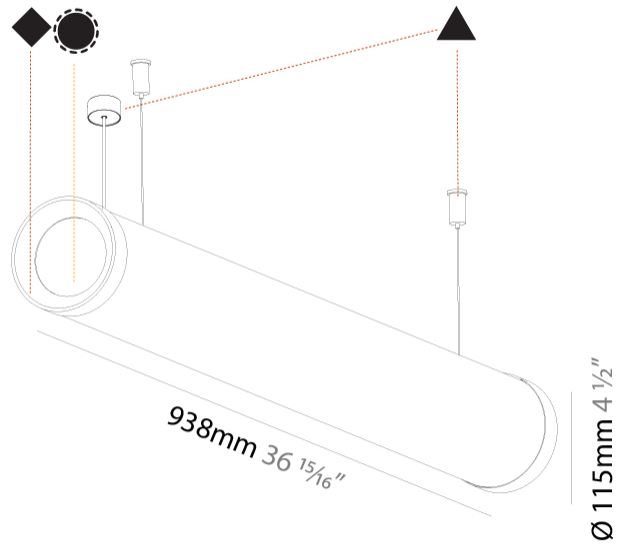

GENERAL

Series: Bunga Plus
Brand: Prolicht
Division: Architectural
Mounting Type: Suspension
Mounting Location: Ceiling
Subcategory: Profile

PHYSICAL

Shape: Cylinder
Length (mm): 938
Length (in): 36 ¹⁵/₁₆
Width (mm): 115
Width (in): 4 1/2
Height (mm): 115
Height (in): 4 1/2
Max. Overall Height (mm): 2115
Max. Overall Height (in): 83 1/4
Light Distribution: Omnidirectional
Weight (kg): 3.581
Weight (lbs): 7.88
Diffuser: PMMA - Opal
Fixture Finish: SSR / BKV / CWI / CRY / HAB / UFT / ITA / RUA / FTG / MYG / LOD / PUS / FRO / FUP / KIA / POP / BLS / SPG / MEY / GOH / GUM / CHC / COM / ABZ / JAG / OBR / MOS / ROR
Fixture Material: Aluminum
Cable Details: 2000mm or 4000mm Transparent Cable

ELECTRICAL

Lamp Type: LED (Zhaga Standard)
Input Wattage (W): 15
Total Output Wattage (W): 12 / 11.1 (3500K)
Dimming: Non-Dimming / Phase Dimming (120Vac only) / 0-10V Dimming
Driver Included: Yes
Driver Location: Integrated
Driver Type: Constant Current - 120 / 277Vac
Driver Class: Class 2
Input Voltage (V): 120 - 277
Constant Current (MA): 350 / 375 (3500K)

LED

Color Temperature (°K): 3000 / 3500 / 4000
Max. Delivered Lumen (lm): 1660 / 1715 / 1750
CRI: >80 CRI
Lamp Life (hrs): 50000

OPTICAL

RATINGS AND CERTIFICATIONS

Certified By: Certified for North American Standards
IP rating: IP20