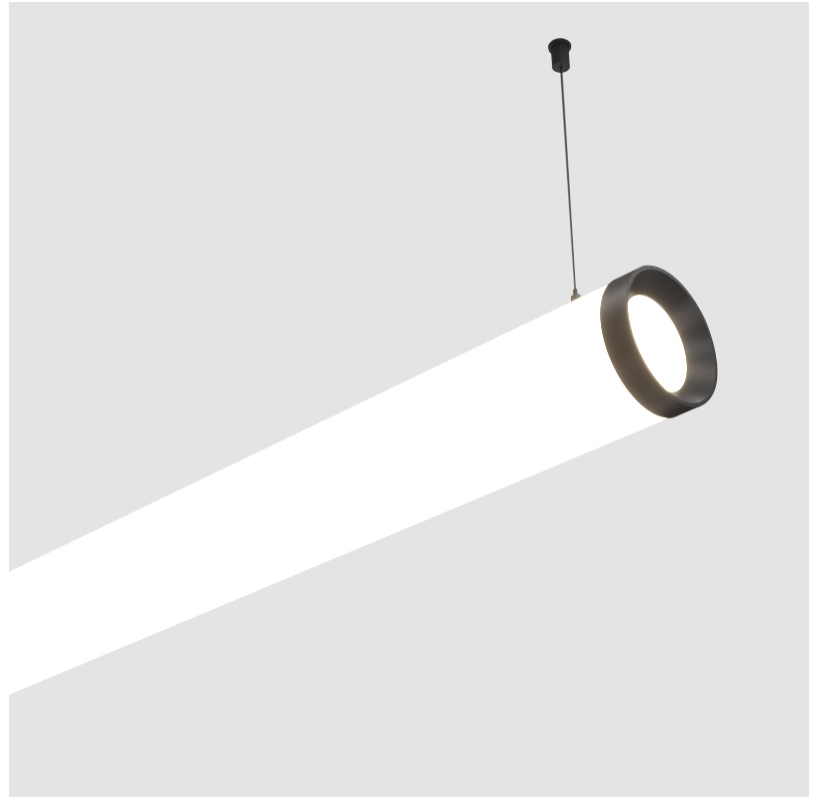

GENERAL

Series: Bunga Plus
Brand: Prolicht
Division: Architectural
Mounting Type: Suspension
Mounting Location: Ceiling
Subcategory: Profile

PHYSICAL

Shape: Cylinder
Length (mm): 1218
Length (in): 47 ¹⁵/₁₆
Width (mm): 115
Width (in): 4 1/2
Height (mm): 115
Height (in): 4 1/2
Max. Overall Height (mm): 2115
Max. Overall Height (in): 83 1/4
Light Distribution: Omnidirectional
Weight (kg): 4.309
Weight (lbs): 9.499
Diffuser: PMMA - Opal
Fixture Finish: SSR / BKV / CWI / CRY / HAB / UFT / ITA / RUA / FTG / MYG / LOD / PUS / FRO / FUP / KIA / POP / BLS / SPG / MEY / GOH / GUM / CHC / COM / ABZ / JAG / OBR / MOS / ROR
Fixture Material: Aluminum
Cable Details: 2000mm or 6000mm Transparent Cable
Upon Request: Cable colour - White / Black / Orange / Red

ELECTRICAL

Lamp Type: LED (Zhaga Standard)
Input Wattage (W): 20
Total Output Wattage (W): 16 / 12.8 (3500K)
Dimming: Non-Dimming / Phase Dimming (120Vac only) / 0-10V Dimming
Driver Included: Yes
Driver Location: Integrated
Driver Type: Constant Current - 120 / 277Vac
Driver Class: Class 2
Input Voltage (V): 120 - 277
Constant Current (MA): 350 / 400 (3500K)

LED

Color Temperature (*K): 3000 / 3500 / 4000
Max. Delivered Lumen (lm): 2210 / 2293 / 2340
CRI: >80 CRI
Lamp Life (hrs): 50000

OPTICAL

RATINGS AND CERTIFICATIONS

Certified By: Certified for North American Standards
IP rating: IP20