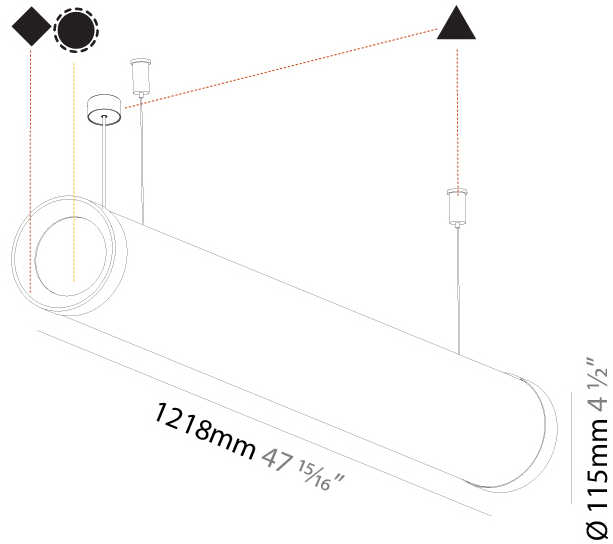

GENERAL

Series: Bunga Plus
Brand: Prolicht
Division: Architectural
Mounting Type: Suspension
Mounting Location: Ceiling
Subcategory: Profile

PHYSICAL

Shape: Cylinder
Length (mm): 1218
Length (in): 47 ¹⁵/₁₆
Width (mm): 115
Width (in): 4 1/2
Height (mm): 115
Height (in): 4 1/2
Max. Overall Height (mm): 2115
Max. Overall Height (in): 83 1/4
Light Distribution: Omnidirectional
Weight (kg): 4.309
Weight (lbs): 9.499
Diffuser: PMMA - Opal
Fixture Finish: SSR / BKV / CWI / CRY / HAB / UFT / ITA / RUA / FTG / MYG / LOD / PUS / FRO / FUP / KIA / POP / BLS / SPG / MEY / GOH / GUM / CHC / COM / ABZ / JAG / OBR / MOS / ROR
Fixture Material: Aluminum
Cable Details: 2000mm or 6000mm Transparent Cable
Upon Request: Cable colour - White / Black / Orange / Red

ELECTRICAL

Lamp Type: LED (Zhaga Standard)
Input Wattage (W): 20
Total Output Wattage (W): 16 / 12.8 (3500K)
Dimming: Non-Dimming / Phase Dimming (120Vac only) / 0-10V Dimming
Driver Included: Yes
Driver Location: Integrated
Driver Type: Constant Current - 120 / 277Vac
Driver Class: Class 2
Input Voltage (V): 120 - 277
Constant Current (MA): 350 / 400 (3500K)

LED

Color Temperature (*K): 3000 / 3500 / 4000
Max. Delivered Lumen (lm): 2210 / 2293 / 2340
CRI: >80 CRI
Lamp Life (hrs): 50000

OPTICAL

RATINGS AND CERTIFICATIONS

Certified By: Certified for North American Standards
IP rating: IP20